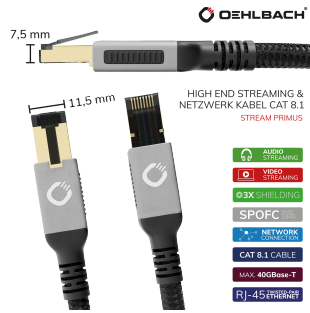

- AUDIO STREAMING
- VIDEO STREAMING
- 3X SHIELDING
- NETWORK
- CAT 8.1 CABLE
- MAX 40Gbase-T
- RJ-45