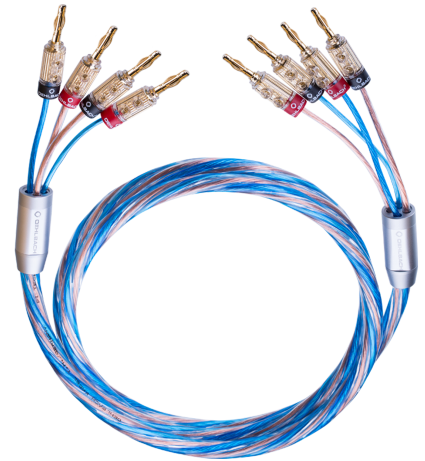

Bi-Tech 4.4 B | 3 m

OEHLBACH Bi-Tech 4.4 B - Banana plug for Bi-Amping, 24-carat gold-plated. Easy installation, secure connection for Hi-Fi loudspeakers, AV receivers and.

OEHLBACH	D1C10823
Weight	1.652kg
Length	320mm
Width	220mm
Height	70mm

Technical Specifications

The cable is constructed with 24-carat gold-plated banana plugs for secure connection. It features a braided shield and twisted conductors for optimal signal transmission. The cable is suitable for Bi-Amping setups and is compatible with Hi-Fi loudspeakers and AV receivers. The length is 3 meters, and the weight is 1.652kg. The dimensions are 320mm in length, 220mm in width, and 70mm in height.

Product Features

- 24kt gold-plated banana plugs, secure connection, 30 years warranty
- Bi-Tech 4.4 B
- 4 conductors
- Bi-Tech 4.4 B
- 4 conductors
- Bi-Tech 4.4 B
- 4 conductors
- Bi-Tech 4.4 B
- 24 conductors
- Bi-Tech 4.4 B
- Excellence
- 3 m
- Bi-Tech 4.4 B
- 2 x 2,5 mm² + 2 x 4,0 mm²
- Bi-Tech 4.4 B
- Bi-Tech 4.4 B
- Bi-Tech 4.4 B
- Bi-Tech 4.4 B