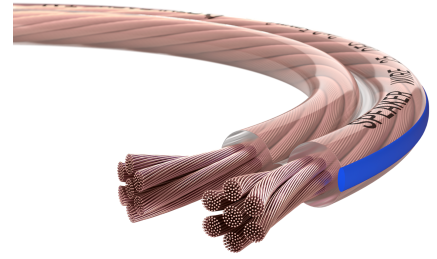

# Speaker Wire SP-25 | 10 m

OEHLBACH Speaker Wire SP-25 - Stereo speaker cable 2 x 2,5 mm<sup>2</sup>, up to 250 W, OFC copper, durable and highly flexible, sold by the meter - for Hi-Fi and home.

OEHLBACH	D1C102
Weight	0.71kg
Length	90mm
Width	90mm
Height	70mm

## Speaker Wire SP-25

Speaker Wire SP-25 is a high-quality stereo speaker cable made of OFC copper. It is designed for use in Hi-Fi and home audio systems. The cable is 10 meters long and can handle up to 250 W of power. It is highly flexible and durable, making it easy to install in any environment. The cable is sold by the meter, allowing you to purchase the exact length you need. The OFC copper construction ensures excellent sound quality and low resistance. The cable is also available in different colors and finishes to match your system's aesthetic.

## Technical Specifications

Part Number	1	Speaker Wire SP-25
Weight	2	0.71kg
Material	OFC - Oxygen Free Copper	High quality OFC copper
Length	10 m	10 meters
Power Rating	250 W	Up to 250 W
Conductor Type	2 x 2,5 mm <sup>2</sup>	2 x 2,5 mm <sup>2</sup> OFC copper
Performance	Performance	High quality sound reproduction
Flexibility	Highly flexible	Highly flexible and durable
Installation	Easy installation	Easy to install in any environment
Price	30	30 per meter
Availability	Available	Available in all regions
Warranty	2 x 2,5 mm <sup>2</sup>	2 x 2,5 mm <sup>2</sup> OFC copper