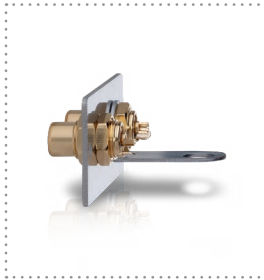

# AUDIO MULTIMEDIA INSERT WITH CABLE WHIP, STEREO CINCH

MMT-C AUDIO

**MSRP (19%): 27.99**

Audio multimedia tray with high-quality breakout cable. Two audio cinch sockets (stereo) are located on both sides of the multimedia tray. The tray comes with 24-carat gold-plated contacts. In combination with the mounting frame, any two multimedia trays (alternatively one tray combined with a blind cover) may be used for each frame with the internal dimensions of 50x50 mm.

100%  
CONTACT

24ct  
GOLD

Packaging size	30mm / 145mm / 145mm
Weight (net)	54 g
Features	24kt gold plated contacts , Reliable contact
Scope of delivery	HDMI multimedia insert
Colour	Silver

item no.	Color	EAN	MSRP (19%)
8814	Silver	4003635088142	27.99 €